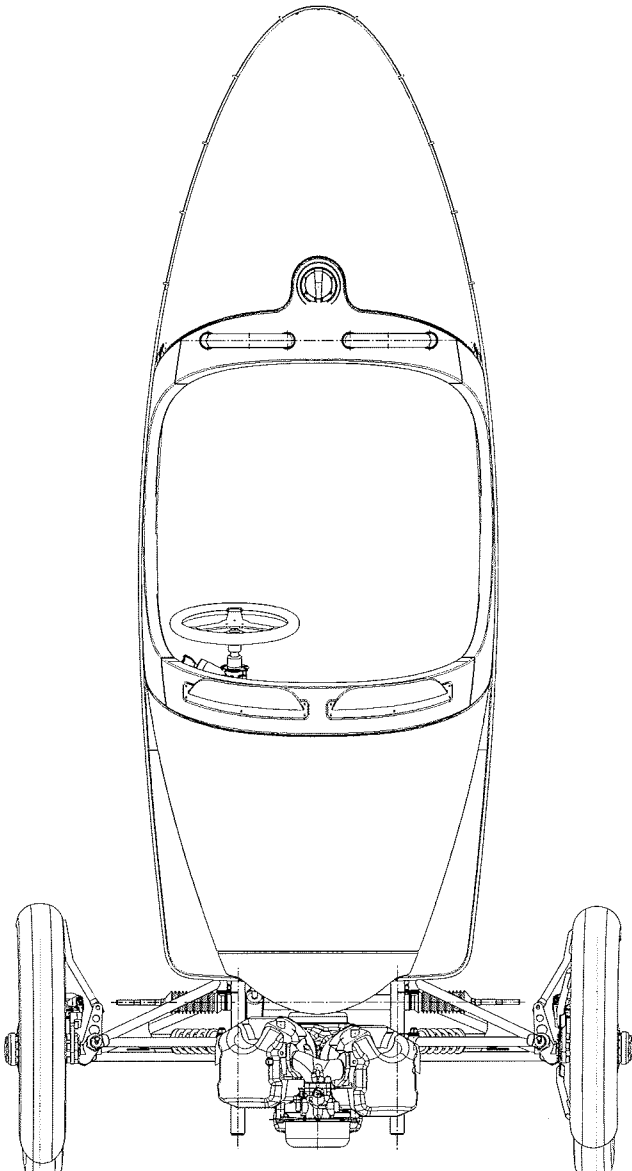

1 2 3 4 5 6 7 8 9 10 11 12 13 14 15 16

A B C D E F G H I J K L M N O P

REAR VIEW
SCALE: 1:10

1536

NO.	REV.	DATE	DESCRIPTION	CON. NO.	ZONE
...

MORRIS MOTOR COMPANY LTD Preston Works, Preston, Lancs. Tel. 0525 34111	
PROJECT NO.	10836
DATE	2011
DESIGNED BY	MORRIS 3 WHEELER
DRAWN BY	MORRIS 3 WHEELER
CHECKED BY	MORRIS 3 WHEELER
DATE	...
SCALE	1:1

1 2 3 4 5 6 7 8 9 10 11 12 13 14 15 16