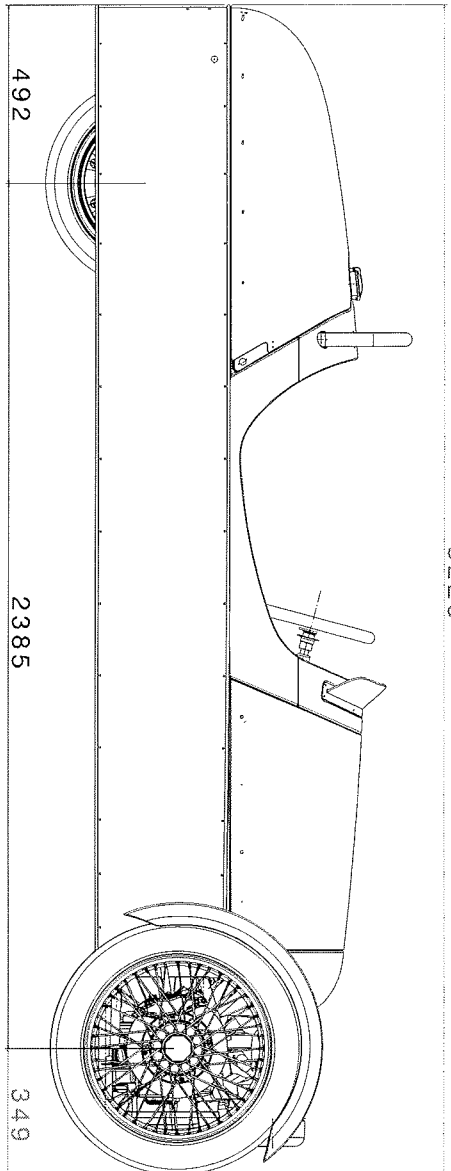

1 2 3 4 5 6 7 8 9 10 11 12 13 14 15 16

A B C D E F G H I J K L M N O P

REAR VIEW
SCALE: 1:10

1536

NO.	REV.	DATE	DESCRIPTION	CON. NO.	ZONE
...

MORRIS MOTOR COMPANY LTD Preston Works, Preston, Lancs. Tel. 0525 34111	
PROJECT NO.	10836
DATE	2011
DESIGNED BY	MORRIS 3 WHEELER
DRAWN BY	MORRIS 3 WHEELER
CHECKED BY	MORRIS 3 WHEELER
DATE	...
SCALE	1:1

1 2 3 4 5 6 7 8 9 10 11 12 13 14 15 16