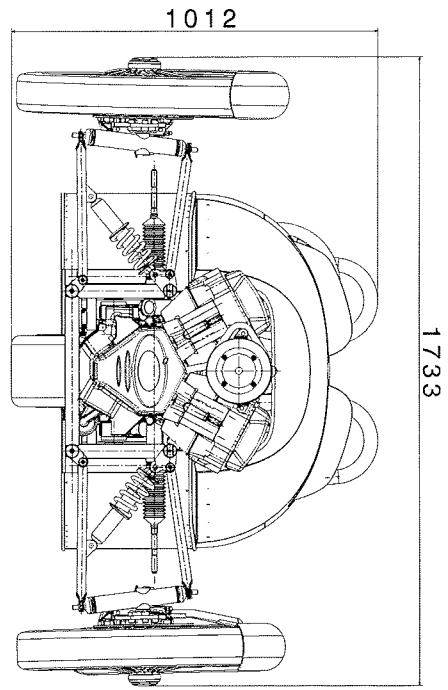

1 2 3 4 5 6 7 8 9 10 11 12 13 14 15 16

A B C D E F G H I J K L M N O P

REAR VIEW
SCALE: 1:10

1536

NO.	REV.	DATE	DESCRIPTION	CON. NO.	ZONE
...

MORRIS MOTOR COMPANY LTD Preston Works, Preston, Lancs. Tel. 0525 34111	
PROJECT NO.	10836
DATE	2011
DESIGNED BY	MORRIS 3 WHEELER
DRAWN BY	MORRIS 3 WHEELER
CHECKED BY	MORRIS 3 WHEELER
DATE	...
SCALE	1:1

1 2 3 4 5 6 7 8 9 10 11 12 13 14 15 16