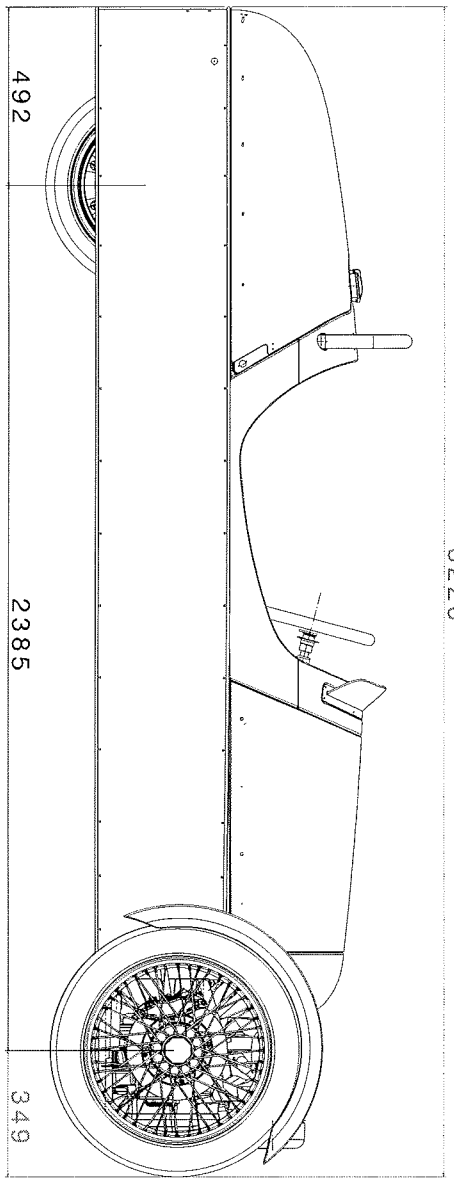

REAR VIEW
SCALE: 1:10

REV	BY	DATE	DESCRIPTION	CON. NO.	ZONE
...

NORTHON MOTOR COMPANY, LTD. 10000 100th Street, Edmonton, Alberta, Canada Tel: 780-443-2222 Fax: 780-443-2223 10000 100th Street, Edmonton, Alberta, Canada	
PROJECT NO.	10000 100th Street, Edmonton, Alberta, Canada
DATE	2011
DESIGNED BY	...
CHECKED BY	...
DATE	...
SCALE	1:1
REV	...